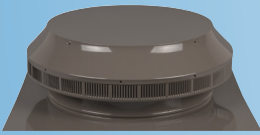

WHILE SUPPLIES LAST

360° Roof Vent – Gray

360° Roof Vent – Gray

360° Roof Vent – Gray

360° Roof Vent

The 360° Roof Vent is an innovative static roof vent engineered to out-perform the standard slant-back vent. The 360° Roof Vent is designed to pull air from the attic with no obstructions or redirections.

- All-aluminum construction will not rust
- 8" opening for replacement of slant-back vents
- 50 square inches of NFA
- Limited Lifetime Warranty for the life of the current roof system
- Heavier gauge flange than competitors
- Innovative round design provides better pull and flow from the attic

Product #	Model #	Outside diameter	Cost
80700	360GRAY	360° Roof Vent – Gray	\$12.00
80701	360BLACK	360° Roof Vent – Black	\$12.00
80702	360BROWN	360° Roof Vent – Brown	\$12.00

360 Double Louver™ – Gray

360 Double Louver™ – Black

360 Double Louver™ – Brown

360 Double Louver™

The 360 Double Louver™ is engineered for maximum airflow. The double louver design provides extra wind, weather, and critter protection while also using exterior wind to create suction. This innovative design creates more exhaust than similar size vents.