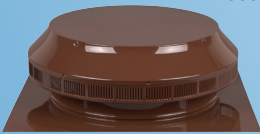

WHILE SUPPLIES LAST

360° Roof Vent – Gray

360° Roof Vent – Gray

360° Roof Vent – Gray

360° Roof Vent

The 360° Roof Vent is an innovative static roof vent engineered to out-perform the standard slant-back vent. The 360° Roof Vent is designed to pull air from the attic with no obstructions or redirections.

- All-aluminum construction will not rust
- 8" opening for replacement of slant-back vents
- 50 square inches of NFA
- Limited Lifetime Warranty for the life of the current roof system
- Heavier gauge flange than competitors
- Innovative round design provides better pull and flow from the attic

Product #	Model #	Outside diameter	Cost
80700	360GRAY	360° Roof Vent – Gray	\$12.00
80701	360BLACK	360° Roof Vent – Black	\$12.00
80702	360BROWN	360° Roof Vent – Brown	\$12.00

360 Double Louver™ – Gray

360 Double Louver™ – Black

360 Double Louver™ – Brown

360 Double Louver™

The 360 Double Louver™ is engineered for maximum airflow. The double louver design provides extra wind, weather, and critter protection while also using exterior wind to create suction. This innovative design creates more exhaust than similar size vents.