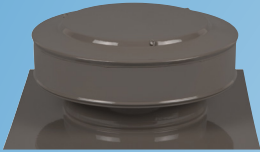

WHILE SUPPLIES LAST

360° Roof Vent – Gray

360° Roof Vent – Gray

360° Roof Vent – Gray

360° Roof Vent

The 360° Roof Vent is an innovative static roof vent engineered to out-perform the standard slant-back vent. The 360° Roof Vent is designed to pull air from the attic with no obstructions or redirections.

- All-aluminum construction will not rust
- 8" opening for replacement of slant-back vents
- 50 square inches of NFA
- Limited Lifetime Warranty for the life of the current roof system
- Heavier gauge flange than competitors
- Innovative round design provides better pull and flow from the attic

Product #	Model #	Outside diameter	Cost
80700	360GRAY	360° Roof Vent – Gray	\$12.00
80701	360BLACK	360° Roof Vent – Black	\$12.00
80702	360BROWN	360° Roof Vent – Brown	\$12.00

360 Double Louver™ – Gray

360 Double Louver™ – Black

360 Double Louver™ – Brown

360 Double Louver™

The 360 Double Louver™ is engineered for maximum airflow. The double louver design provides extra wind, weather, and critter protection while also using exterior wind to create suction. This innovative design creates more exhaust than similar size vents.